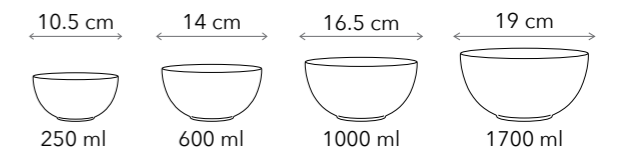

COLOR BOOM!
Fine Porcelain

3 TEXTURES | 7 COLOURS | TOTAL 497 ITEMS!

- PISTACHIO
- RED
- ORANGE
- YELLOW
- GREEN
- BLUE
- LAVENDER

SPLASH
collection

SPIRAL
collection

Bowls

Please scan the QR code to view the full version of the catalogue