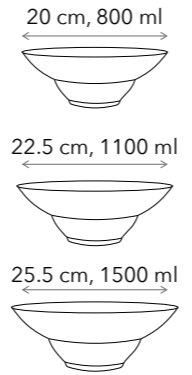

COLOR BOOM!
Fine Porcelain

3 TEXTURES | 7 COLOURS | TOTAL 497 ITEMS!

- PISTACHIO
- RED
- ORANGE
- YELLOW
- GREEN
- BLUE
- LAVENDER

Deep Plates

SPLASH
collection

Please scan the QR code to view the full version of the catalogue