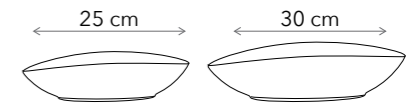

COLOR BOOM!
Fine Porcelain

3 TEXTURES | 7 COLOURS | TOTAL 497 ITEMS!

- PISTACHIO
- RED
- ORANGE
- YELLOW
- GREEN
- BLUE
- LAVENDER

Oval Bowls

SPLASH
collection

Please scan the QR code to view the full version of the catalogue