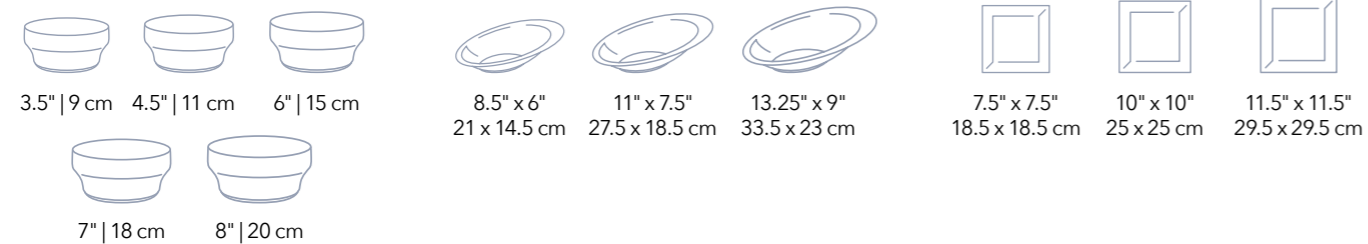

Bowls

Square Plates & Platter

Soup Cups

4" | 10 cm 4" | 10 cm 4" | 10.5 cm

To view the catalogues of WILMAX collections
Scan the QR code

Tea Cup & Saucer

Coffee Cup & Saucer

Dish