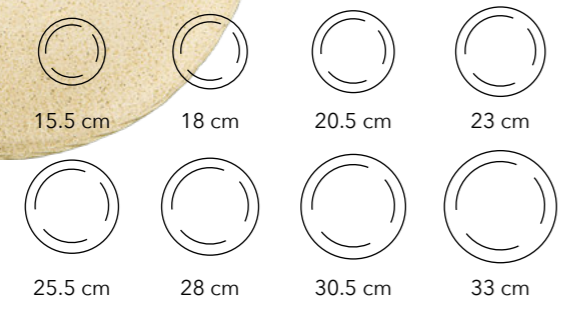

Monolith
Fine Porcelain

Square Plates

Serving Dishes

42 x 13 cm
32.5 x 10 cm

7.5 x 4 cm

Round Plates

SAND BLACK WHITE

Oval Bowls

Backing Dishes

BLACK WHITE

Deep Plates

Please scan the QR code to view the full version of the catalogue

Julia
Fine Porcelain

Dessert Plate
8" | 20 cm

Dinner Plate
10" | 25.5 cm

Dinner Plate
11" | 28 cm