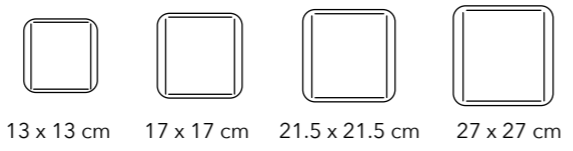

Monolith
Fine Porcelain

Square Plates

42 x 13 cm
32.5 x 10 cm

7.5 x 4 cm

SAND BLACK WHITE

BLACK WHITE

Please scan the QR code to view the full version of the catalogue