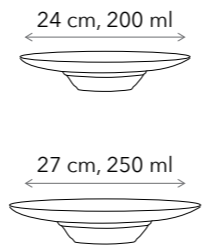

COLOR BOOM!
Fine Porcelain

3 TEXTURES | 7 COLOURS | TOTAL 497 ITEMS!

- PISTACHIO
- RED
- ORANGE
- YELLOW
- GREEN
- BLUE
- LAVENDER

SPLASH
collection

Deep Plates

Please scan the QR code to view the full version of the catalogue