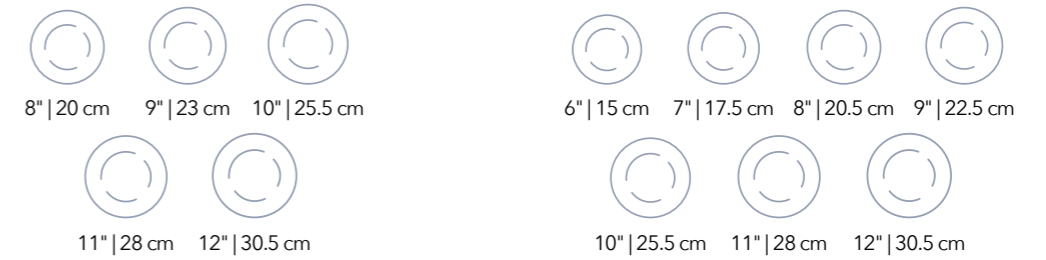

Bowls

Square Plates & Platter

Soup Cups

4" | 10 cm 4" | 10 cm 4" | 10.5 cm

To view the catalogues of WILMAX collections
Scan the QR code

Tea Cup & Saucer

Coffee Cup & Saucer

Dish