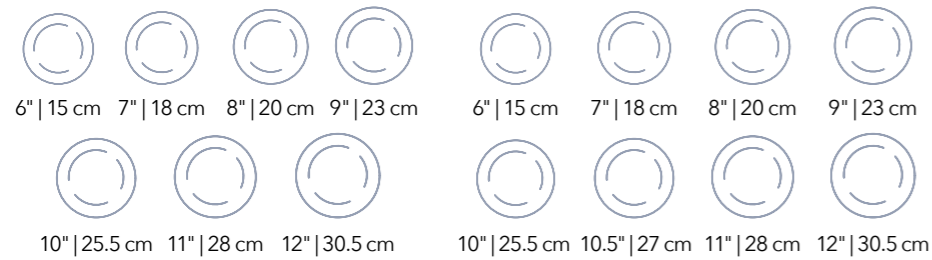

Fine Porcelain

Wilmax
ENGLAND

Round Plates & Platters