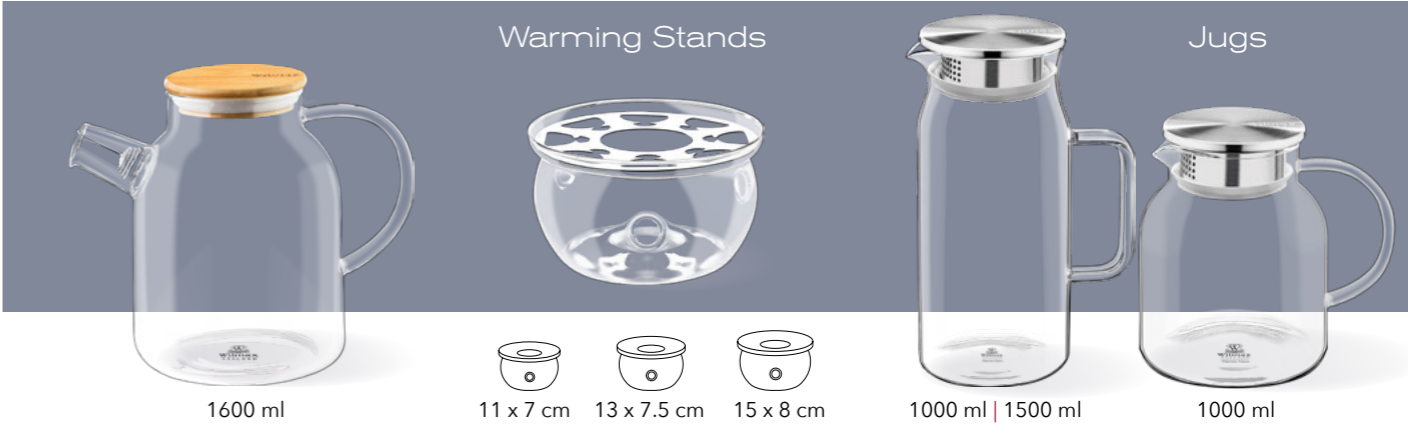

290 ml

Decanters
& Jugs

1200 ml | 1500 ml

750 ml | 1200 ml | 1500 ml

1500 ml

100 ml | 150 ml | 300 ml
500 ml | 800 ml | 1000 ml
1500 ml

Glasses

370 ml

540 ml

350 ml

250 ml

300 ml

390 ml

Tea Pots

600 ml | 800 ml | 1200 ml

600 ml | 850 ml | 1300 ml

1000 ml | 1200 ml | 1500 ml

Warming Stands

1600 ml

11 x 7 cm | 13 x 7.5 cm | 15 x 8 cm

1000 ml | 1500 ml

1000 ml

Jugs

Mugs | Glasses | Bowls