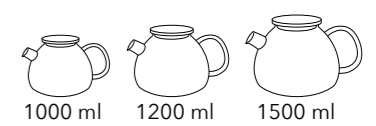

290 ml

Decanters
& Jugs

1200 ml | 1500 ml

750 ml | 1200 ml | 1500 ml

1500 ml

100 ml | 150 ml | 300 ml
500 ml | 800 ml | 1000 ml
1500 ml

Glasses

370 ml

540 ml

350 ml

250 ml

300 ml

390 ml

Tea Pots

600 ml | 800 ml | 1200 ml

600 ml | 850 ml | 1300 ml

1000 ml | 1200 ml | 1500 ml

Warming Stands

1600 ml

11 x 7 cm | 13 x 7.5 cm | 15 x 8 cm

1000 ml | 1500 ml

1000 ml

Jugs

Mugs | Glasses | Bowls