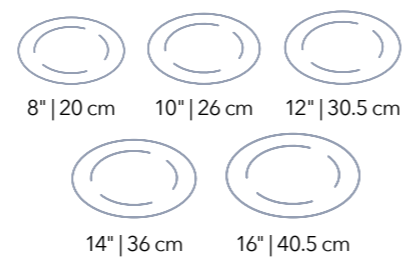

Oval Platters