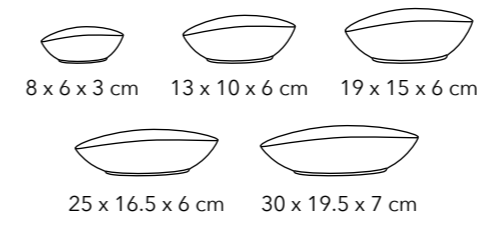

Monolith
Fine Porcelain

Square Plates

Serving Dishes

42 x 13 cm
32.5 x 10 cm

7.5 x 4 cm

Round Plates

SAND BLACK WHITE

Oval Bowls