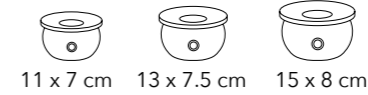

290 ml

Decanters
& Jugs

1200 ml | 1500 ml

750 ml | 1200 ml | 1500 ml

1500 ml

100 ml | 150 ml | 300 ml
500 ml | 800 ml | 1000 ml
1500 ml

Glasses

370 ml

540 ml

350 ml

250 ml

300 ml

390 ml

Tea Pots

600 ml | 800 ml | 1200 ml

600 ml | 850 ml | 1300 ml

1000 ml | 1200 ml | 1500 ml

Warming Stands

1600 ml

11 x 7 cm | 13 x 7.5 cm | 15 x 8 cm

1000 ml | 1500 ml

1000 ml

Jugs

Mugs | Glasses | Bowls