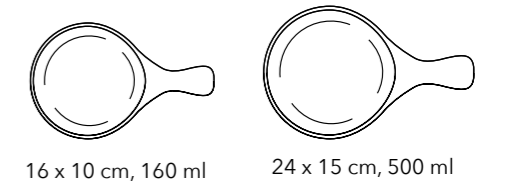

Monolith
Fine Porcelain

Square Plates

Serving Dishes

42 x 13 cm
32.5 x 10 cm

7.5 x 4 cm

Round Plates

SAND BLACK WHITE

Oval Bowls

Backing Dishes

BLACK WHITE

Deep Plates

Please scan the QR code to view the full version of the catalogue

Julia
Fine Porcelain

Dessert Plate
8" | 20 cm

Dinner Plate
10" | 25.5 cm

Dinner Plate
11" | 28 cm