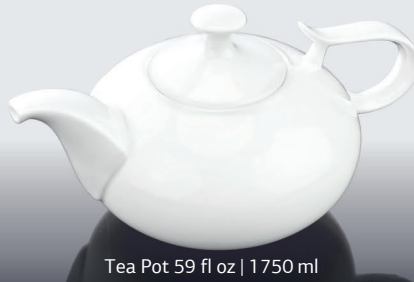

Tea Pot 59 fl oz | 1750 ml

WL-994043/A

Inner box: 1 pc
Outer carton: 12 pcs

WL-994043/1C

Inner box: 1 pc
Outer carton: 12 pcs