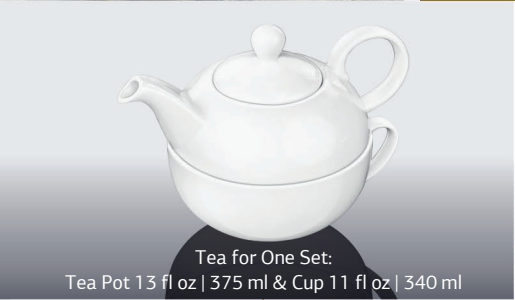

Tea for One Set:
Tea Pot 13 fl oz | 375 ml & Cup 11 fl oz | 340 ml

WL-994048/AB

Inner box: 1 set
Outer carton: 24 sets

WL-994048/1C

Inner box: 1 set
Outer carton: 24 sets