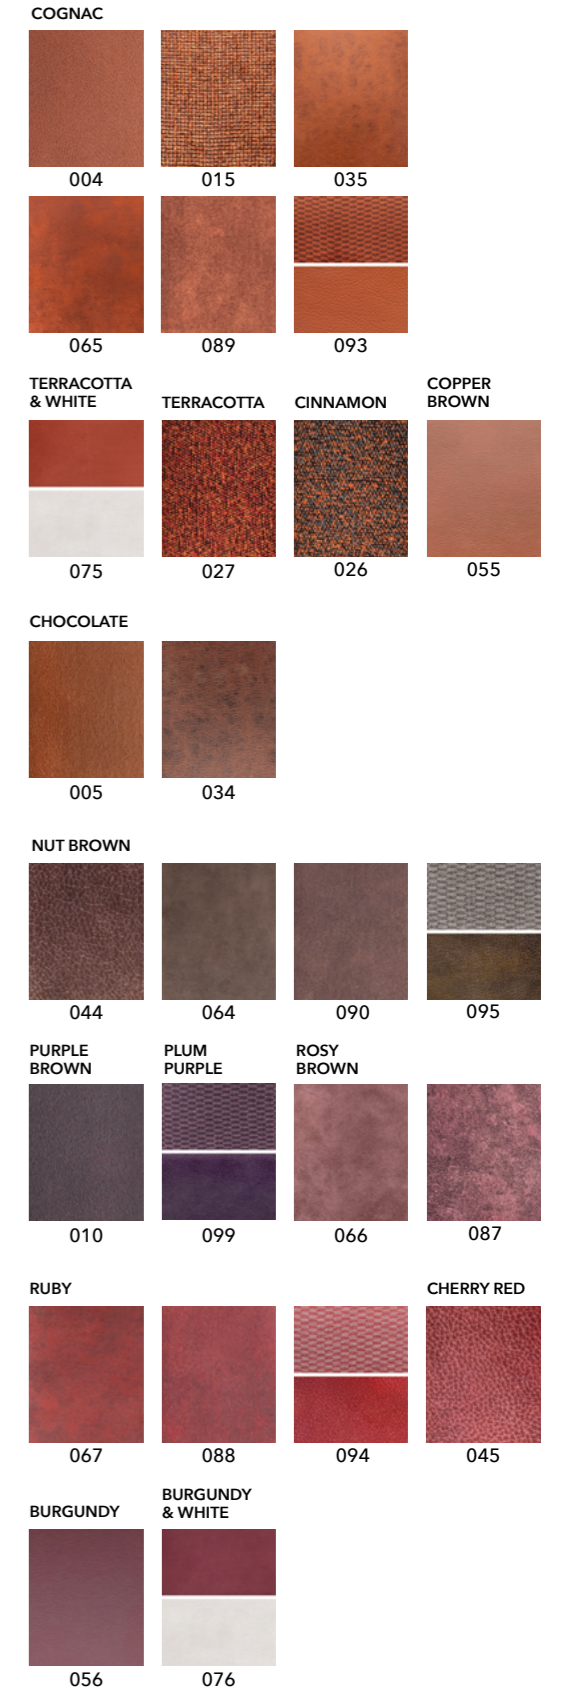

Colour	Code	Textile	Collection	
COGNAC	004	SOFT & COMFY	DINO	p. 28
	015	COZY MOOD	AIRY	p. 24
			GRACE	p. 06
			PRETTY	p. 08
			SIMPLE	p. 04
			TRUST	p. 26
	035	PRESTIGE	GAP	p. 12
			KING	p. 10
			RICH	p. 32
	065	AESTHETICS	DUCAT	p. 17
GLORY SUPERIOR			p. 45	
KISS			p. 19	
089	CHARM	STAR	p. 41	
093	COMBO	IDEA	p. 42	
TERRACOTTA & WHITE	075	VELVET	DUET	p. 22, 38, 48
TERRACOTTA	027	WARM VIBES	GENT	p. 30
CINNAMON	026	WARM VIBES	GLORY COMFORT	p. 46
			GENT	p. 30
COPPER BROWN	055	HARMONY	DIPLOMAT	p. 34
			MODISH	p. 20
			OSCAR	p. 36
CHOCOLATE	005	SOFT & COMFY	DINO	p. 28
	034	PRESTIGE	GAP	p. 12
KING			p. 10	
NUT BROWN	044	DELUX	WINSTON	p. 14, 50
			DUCAT	p. 16
	064	AESTHETICS	GLORY SUPERIOR	p. 44
			KISS	p. 18
090	CHARM	STAR	p. 40	
095	COMBO	IDEA	p. 42	
PURPLE BROWN	010	SOFT & COMFY	DINO	p. 28
PLUM PURPLE	099	COMBO	IDEA	p. 43
ROSY BROWN	066	AESTHETICS	DUCAT	p. 16
			GLORY SUPERIOR	p. 44
087	CHARM	STAR	KISS	p. 18
			GLORY SUPERIOR	p. 44
			DUCAT	p. 16
RUBY	067	AESTHETICS	GLORY SUPERIOR	p. 44
			KISS	p. 18
			GLORY SUPERIOR	p. 44
088	CHARM	STAR	p. 41	
094	COMBO	IDEA	p. 42	
CHERRY RED	045	DELUX	WINSTON	p. 14, 50
BURGUNDY	056	HARMONY	DIPLOMAT	p. 34
			MODISH	p. 20
			OSCAR	p. 36
BURGUNDY & WHITE	076	VELVET	DUET	p. 23, 39, 49